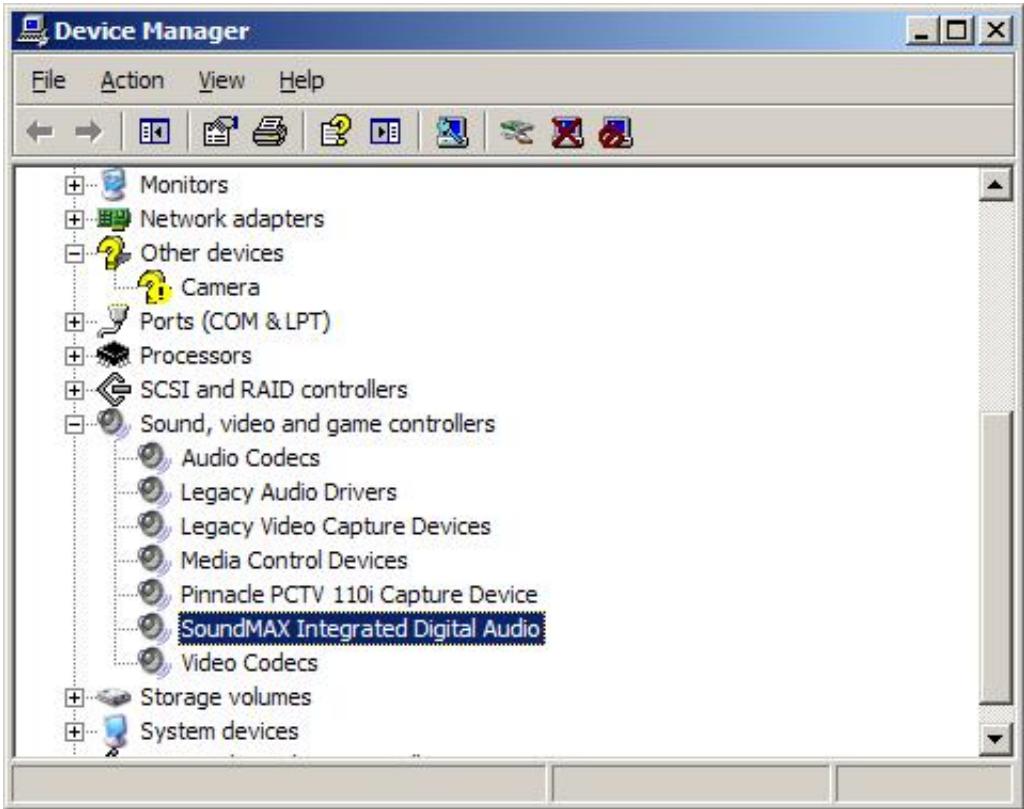

[Soundmax Toshiba Driver For Mac](#)

[Soundmax Toshiba Driver For Mac](#)

How to select driver? Album ds free download for mac. This Software is licensed for use only in conjunction with Intel component products.. You may not reverse engineer, decompile, or disassemble the Software You may not sublicense or permit simultaneous use of the Software by more than one user.. INTEL SOFTWARE LICENSE AGREEMENT IMPORTANT - READ BEFORE COPYING, INSTALLING OR USING.